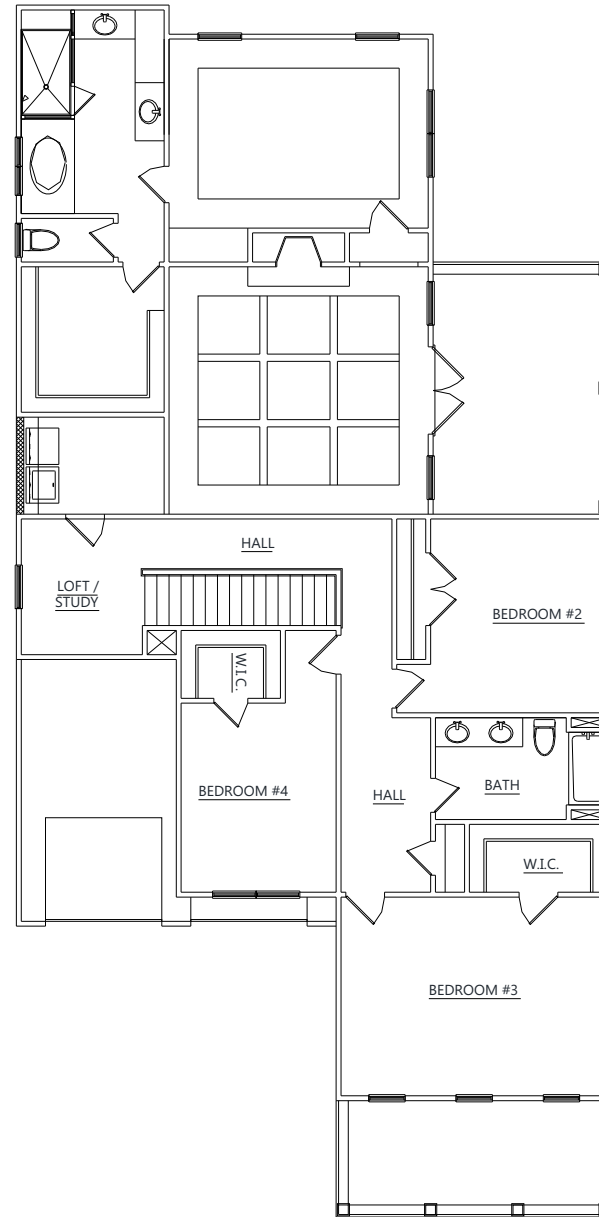

The Stillwater

3,036 SF Heated
BED: 4
BATH: 2.5

Includes:
2-Car Attached Garage
Covered Porch

*Floor plan and elevation are for illustrative purpose and not intended for contractual purpose. Square footages are approximate and subject to change without notice. Home site selection may determine floor plan layout. Square footage should not be relied on for any reason. Plan is property of the builder.

THE STILLWATER · 3,036 SF · BED: 4 · BATH: 2.5*