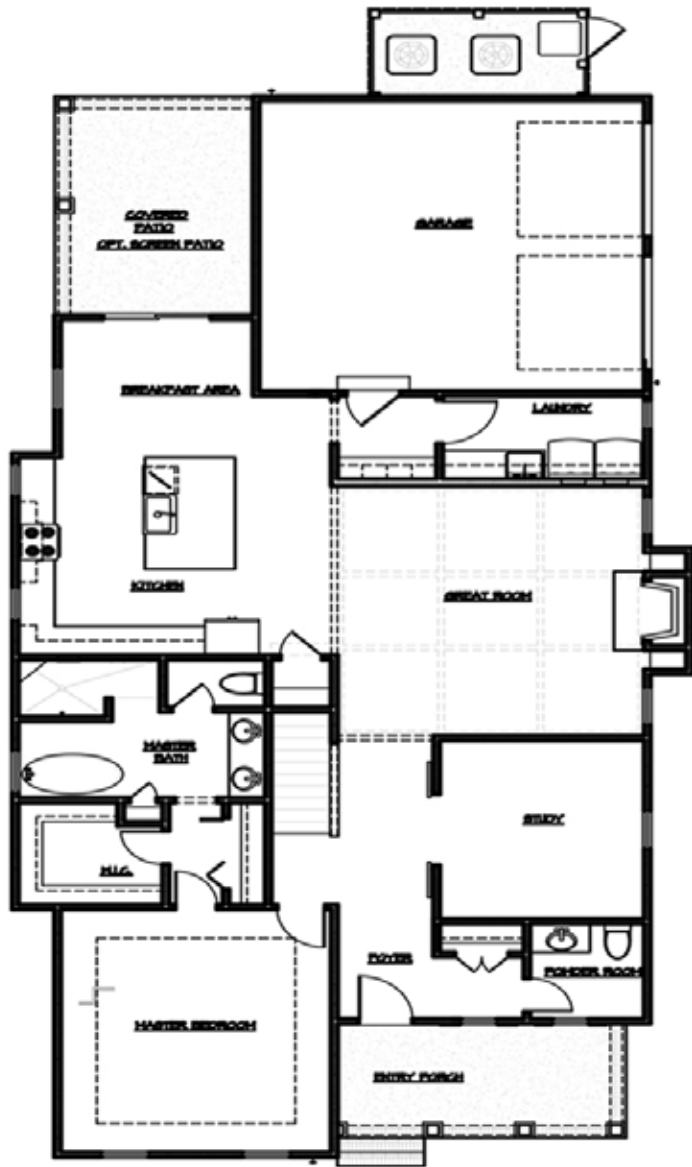

# Red Bird Creek

3,261 SF Heated  
BED: up to 5  
BATH: up to 4

Includes:  
2-Car Attached Garage

\*Floor plan and elevation are for illustrative purpose and not intended for contractual purpose. Square footages are approximate and subject to change without notice. Home site selection may determine floor plan layout. Square footage should not be relied on for any reason. Plan is property of the builder.

RED BIRD CREEK · 3,261 SF · BED: 5\* · BATH: 4\*