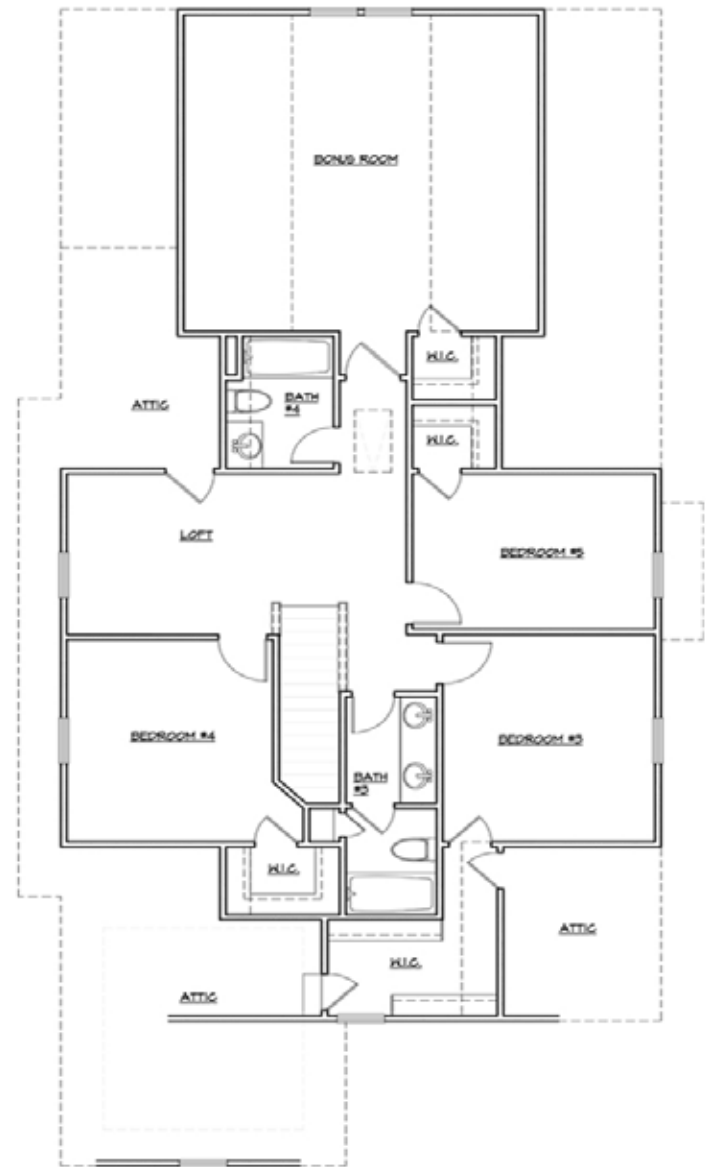

# Red Bird Creek

3,261 SF Heated  
BED: up to 5  
BATH: up to 4

Includes:  
2-Car Attached Garage

\*Floor plan and elevation are for illustrative purpose and not intended for contractual purpose. Square footages are approximate and subject to change without notice. Home site selection may determine floor plan layout. Square footage should not be relied on for any reason. Plan is property of the builder.

RED BIRD CREEK · 3,261 SF · BED: 5\* · BATH: 4\*